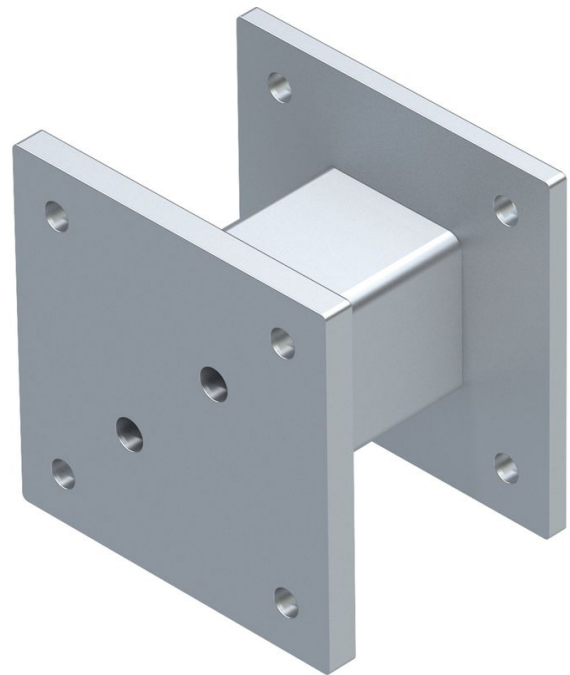

Spacer segments

Product description

- For basic and extension platforms, for bridging thermal insulation.
- Fits platform plates of the standard platforms.

Product variants

SKU 43280	SKU 43281	SKU 44280
Depth 140 mm	Depth 160 mm	Depth 140 mm
Material Galvanised steel	Material Galvanised steel	Material Stainless steel
Weight 8 kg	Weight 9 kg	Weight 8 kg
SKU 44281		
Depth 160 mm		
Material Stainless steel		

Weight

9 kg