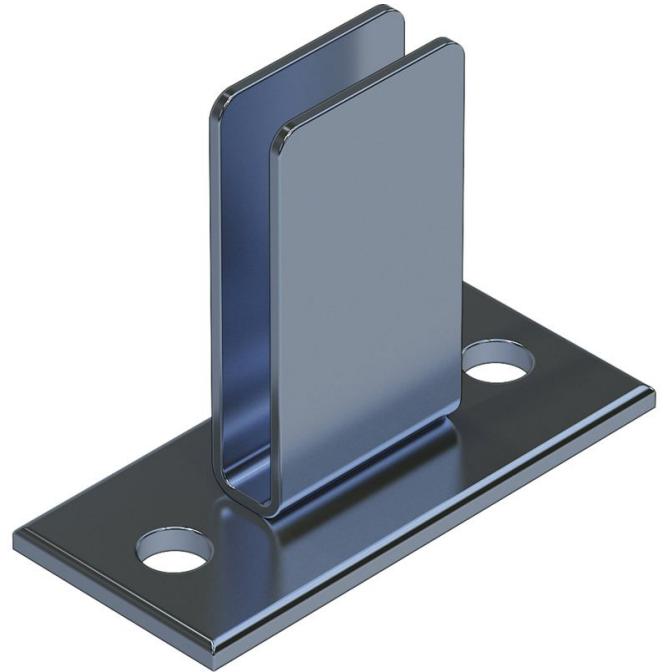

Ground plate

Product description

- For attaching the shaft ladder to the floor.
- 1 set = 2 pcs.

Hints and special features

Attachment materials (dowels etc.) are not included in the scope of delivery.

1 set = 2 pcs.

Product features

Warranty	10 years
Weight	0.9 kg

Product variants

	47311	47312	47313
Material	Galvanised steel	stainless steel	stainless steel
Suitable for	Steel ladder	V4A ladder	GRP ladder

ZARGES (U.K.) Ltd. Blackwater Trading Estate, The Causeway CM9 4LJ Maldon, Essex	Tel: 01908 641118	www.zarges.com/uk Effective 2/7/2026 Subject to change or error.
	Fax:	
	sales@zarges.co.uk	