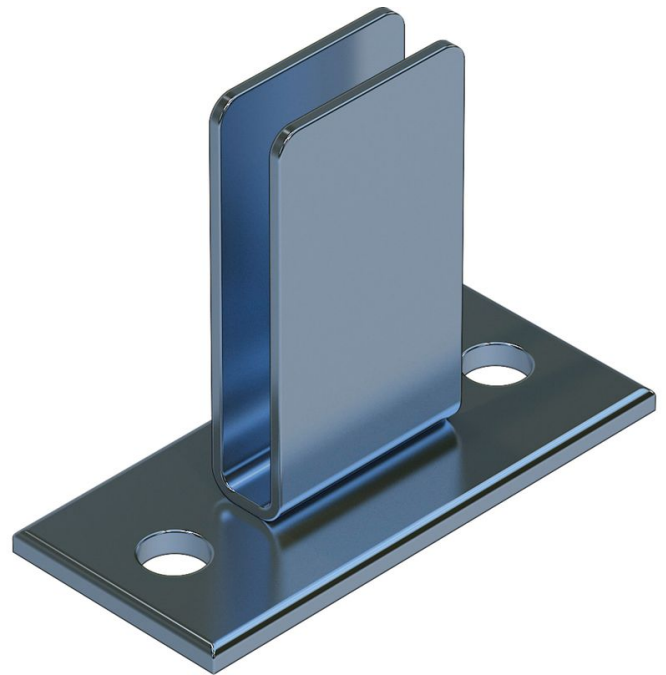

Ground plate

Product description

- For attaching the shaft ladder to the floor.
- 1 set = 2 pieces.

Hints and special features

Attachment materials (dowels etc.) are not included in the scope of delivery.

1 set = 2 pcs.

Product features

Warranty
10 years

Weight
0.9 kg

Product variants

SKU 47311	SKU 47312	SKU 47313
Material Galvanised steel	Material Stainless steel	Material Stainless steel
Suitable for Steel ladder	Suitable for V4A ladder	Suitable for GRP ladder