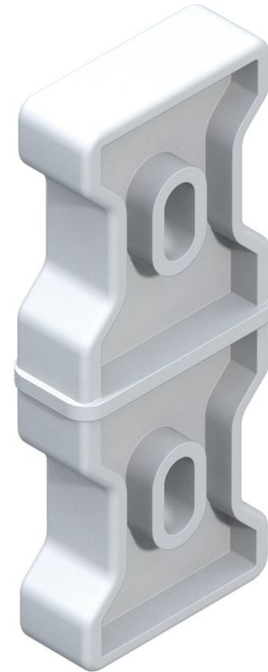

# Ladder connector, plastic

## Product description

- Internal plastic ladder connectors.
- 1 set = 2 pcs.

## Product features

Material	Plastic
----------	---------

## Product variants

	47700	47706
Stile depth	50 mm	58 mm
Weight	0.3 kg	0.5 kg

<b>ZARGES (U.K.) Ltd.</b> Blackwater Trading Estate, The Causeway CM9 4LJ Maldon, Essex	Tel: 01908 641118	<a href="http://www.zarges.com/uk">www.zarges.com/uk</a>
	Fax:	Effective 29/6/2026
	<a href="mailto:sales@zarges.co.uk">sales@zarges.co.uk</a>	Subject to change or error.