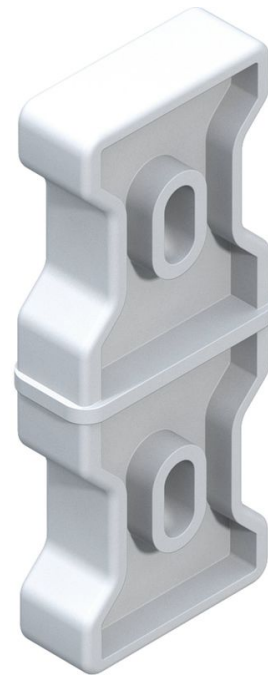

Ladder connector, plastic

Product description

- Internal plastic ladder connectors.
- 1 set = 2 pcs.

Product features

Material	Plastic
----------	---------

Product variants

	47700	47706
Stile depth	50 mm	58 mm
Weight	0.3 kg	0.5 kg