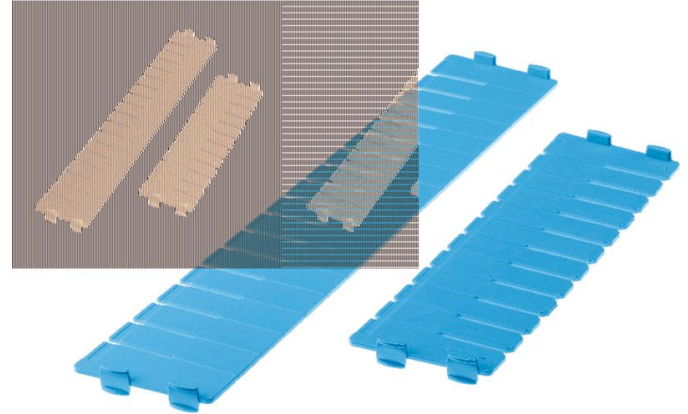

ABS divider

Product description

Product features

Product variants

SKU 46029	SKU 46030	SKU 46034
Dimensions LxH 600 mm × 100 mm	Dimensions LxH 400 mm × 100 mm	Dimensions LxH 600 mm × 50 mm
Length 600 mm	Length 400 mm	Length 600 mm
Weight 0.2 kg	Weight 0.1 kg	Weight 0.1 kg
SKU 46035	SKU 46027	SKU 46028
Dimensions LxH 400 mm × 50 mm	Dimensions LxH 600 mm × 200 mm	Dimensions LxH 400 mm × 200 mm