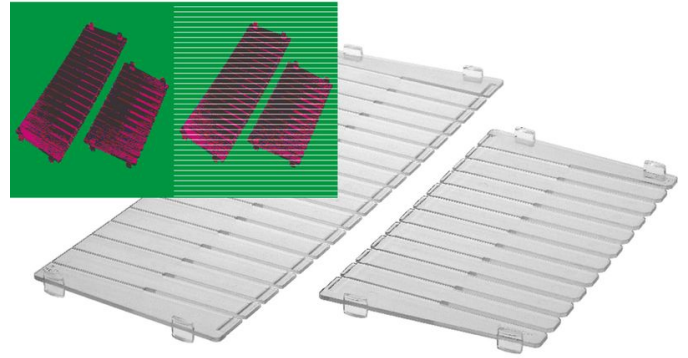

PC divider

Product description

Product features

Dimensions LxH
 ×

Product variants

SKU 46040	SKU 46041	SKU 46042
Weight 0.4 kg	Weight 0.3 kg	Weight 0.3 kg
SKU 46043	SKU 46031	SKU 46032
Weight 0.2 kg	Weight 0.1 kg	Weight 0.1 kg