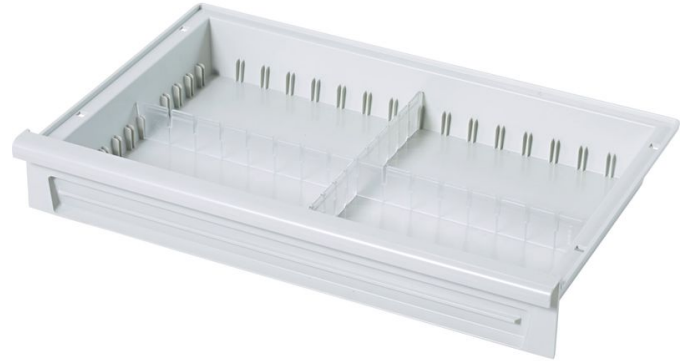

# ABS modular drawer, lockable

## Product description

- ABS modular drawer, can be fitted with cylinder lock

## Product variants

SKU <b>46466</b>	SKU <b>46468</b>
Dimensions <b>600 mm x 400 mm x 150 mm</b>	Dimensions <b>400 mm x 600 mm x 150 mm</b>
Length <b>600 mm</b>	Length <b>400 mm</b>
Weight <b>3.3 kg</b>	Weight <b>2 kg</b>
Width <b>400 mm</b>	Width <b>600 mm</b>