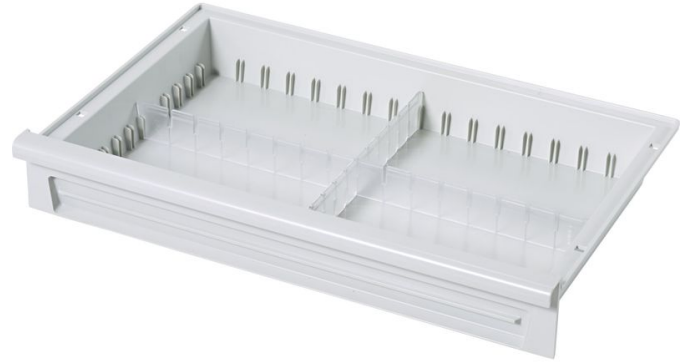

# ABS modular drawer, lockable

## Product description

- ABS modular drawer, fitted with cylinder lock

## Product variants

	46466	46468
Dimensions	600 mm × 400 mm × 150 mm	400 mm × 600 mm × 150 mm
Length	600 mm	400 mm
Weight	3.3 kg	2 kg
Width	400 mm	600 mm

ZARGES (U.K.) Ltd.

Blackwater Trading Estate, The Causeway