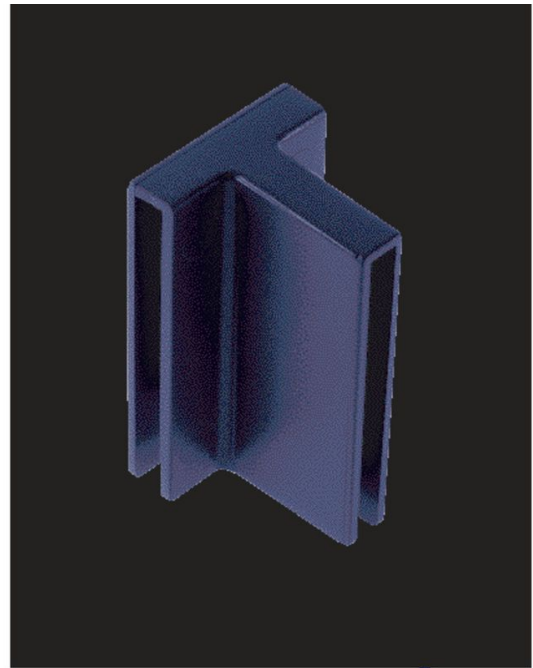

# T-shaped connector

## Product description

- T-shaped connector (ABS)

## Product features

Dimensions	47 mm × 26 mm × 28 mm
Length	47 mm
Weight	0 kg
Width	26 mm

ZARGES (U.K.) Ltd.

Blackwater Trading Estate, The Causeway  
CM9 4LJ Maldon, Essex

Tel: 01908 641118

Fax:  
[sales@zarges.co.uk](mailto:sales@zarges.co.uk)