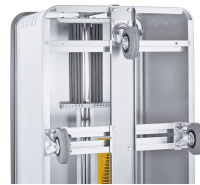

W 161 Spring Loaded Trolleys

No more bending: easy access to the contents of the trolley for ergonomic working, for example in libraries, laundries or in the catering trade.

Product description

- The base can move vertically to keep the contents at a constant height for easy access and work ergonomics.
- Depending on the type of trolley, the load capability can be varied from 30 to 195 kg in increments of 15 kg by means of replaceable lifting elements.
- The moveable base does not tilt, even when loaded on only one side.
- Sturdy, generously dimensioned edge and base profile sections, high-strength positive locking ensures permanent bonding to side walls and base.
- Beading for increased stability.
- Effortless to manoeuvre due to easy-running, non-marking rubber wheels that are mounted on roller bearings and equipped with thread guards.
- Trolley with vertically moveable base which keeps the load at constant height for easy access.
- Anodised, edge profile reinforced with abrasion-resistant plastic padding.
- Running gear: 2 swivel and 2 fixed castors, "125 mm, 40 mm wide, easy running, rubber wheels, "non-marking", roller bearings, thread guards.
- Castors arranged centrally for easy manoeuvring, even in the most confined spaces.
- Corner-mounted running gear available on request.

Product features

Chassis arrangement can be changed	Corner beading Yes	Formation Chassis 2 swivel and 2	Material Anodised	Wheel diameter 125 mm
------------------------------------	------------------------------	--	-----------------------------	---------------------------------