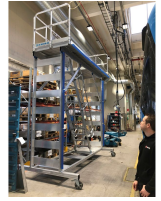

## Side working platforms

ZARGES side working platforms provide safe access for all kinds of work along the train, doors and windows.

### Product description

- Side working platforms with fixed or adjustable height.
- Various methods of access in the form of stairs, ladders or ramps (can also be installed under the platform in conjunction with a trap door).
- Mobility is very important for maintenance platforms as well. At ZARGES you can choose between fixed, mobile and drivable platforms.